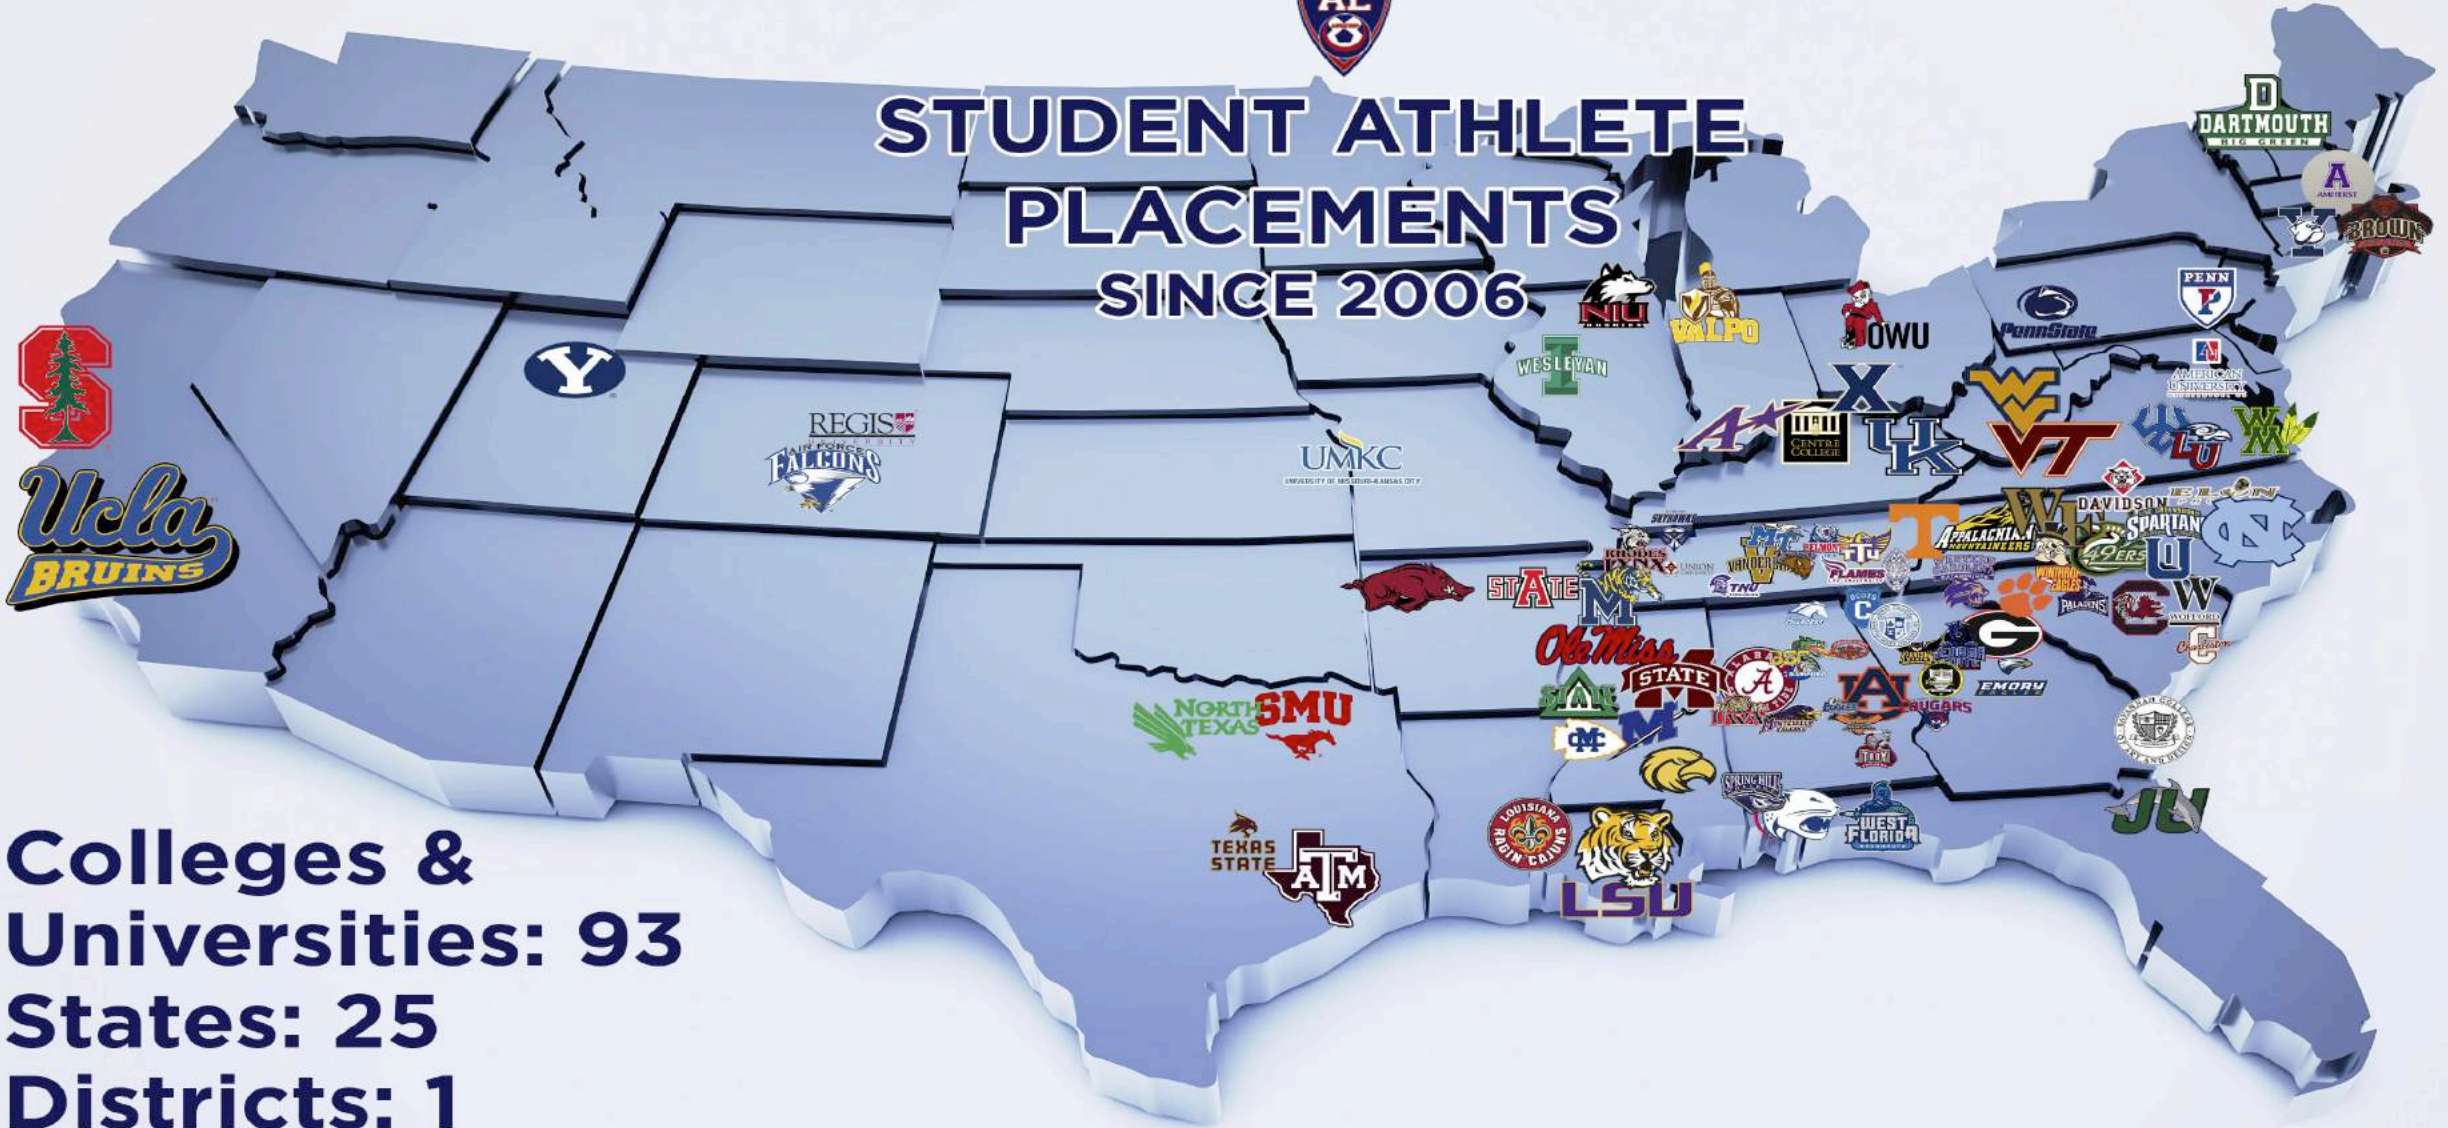

OFFICIAL MEMBER

OFFICIAL MEMBER

Girls ECNL F.A.Q.'S

WHAT IS ALABAMA FC?

Alabama FC is a collaboration of leading youth soccer clubs within the region, managed by Birmingham United, who aim to provide elite competition opportunities through the ECNL platform and other development opportunities.

OFFICIAL MEMBER

OFFICIAL MEMBER

WHAT TEAMS ARE IN OUR Girls ECNL CONFERENCE?

The Southeastern conference:

- | | |
|---------------------|-----------------------|
| Alabama FC (AL) | Orlando City (FL) |
| Atlanta Fire (GA) | Jacksonville FC (FL) |
| Boca United FC (FL) | Tampa Bay United (FL) |
| Concorde Fire (GA) | Florida Elite (FL) |
| GSA (GA) | Florida Frush (FL) |
| Tophat/NASA (GA) | |

OFFICIAL MEMBER

OFFICIAL MEMBER

ARE THERE OTHER ECNL FRANCHISES IN ALABAMA?

- No. BUSA/Alabama FC is the only ECNL franchise between Atlanta and Dallas.
- The ECNL is club based, not team based. An entire club has to be accepted to participate in the ECNL.
- The Girls ECNL expanded to 79 member clubs prior to the start of the 2017-2018 season.
- Currently there are 7 conferences in Girls ECNL

OFFICIAL MEMBER

OFFICIAL MEMBER

BUSA

BIRMINGHAM UNITED SOCCER ASSOCIATION

STUDENT ATHLETE PLACEMENTS SINCE 2006

**Colleges &
Universities: 93
States: 25
Districts: 1**

Girls ECNL TRYOUT INFORMATION

- 2005s - Monday and Tuesday, May 15-16th @ 4:45-6:15
- 2004s - Monday and Tuesday, May 15-16th @ 4:45-6:15
- 2003s - Monday and Tuesday, May 15-16th @ 4:45-6:15
- 2002s – Sunday, May 14th @ 2:00-3:30 and Monday and Tuesday, May 15-16th @ 7:00-8:30
- 2001s – Sunday, May 14th @ 2:00-3:30 and Monday and Tuesday, May 15-16th @ 7:00-8:30
- 2000s/1999s – Sunday, May 14th @ 4:00-5:30, and Monday and Tuesday, 15-16th @ 7:00-8:30
- Composite – Sunday, May 14th @ 4:00-5:30 and Monday and Tuesday, 15-16th @ 7:00-8:30
- All Tryout information can be found at www.birminghamunited.com